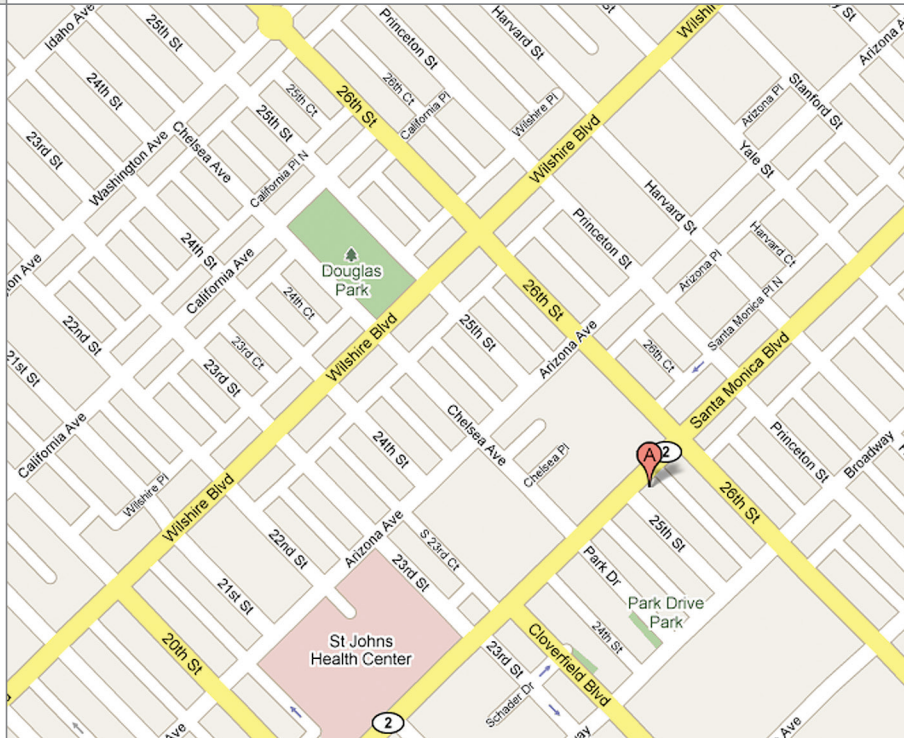

## Our Location

2500 Santa Monica Blvd., Suite 100, Santa Monica, CA 90404  
(Entrance on 25th Street)

Our office is located on the southeast corner of Santa Monica Boulevard and 25th Street. Our entrance is located on 25th Street directly across from the VW dealership.

There is one-hour metered street parking available on the south side of Santa Monica Boulevard and on 25th Street. Two-hour metered street parking is available on the north side of Santa Monica Boulevard and on Broadway.

Limited Hayutin Visitor parking is also available in the rear parking lot accessible via the alley between 25th and 26th Street.